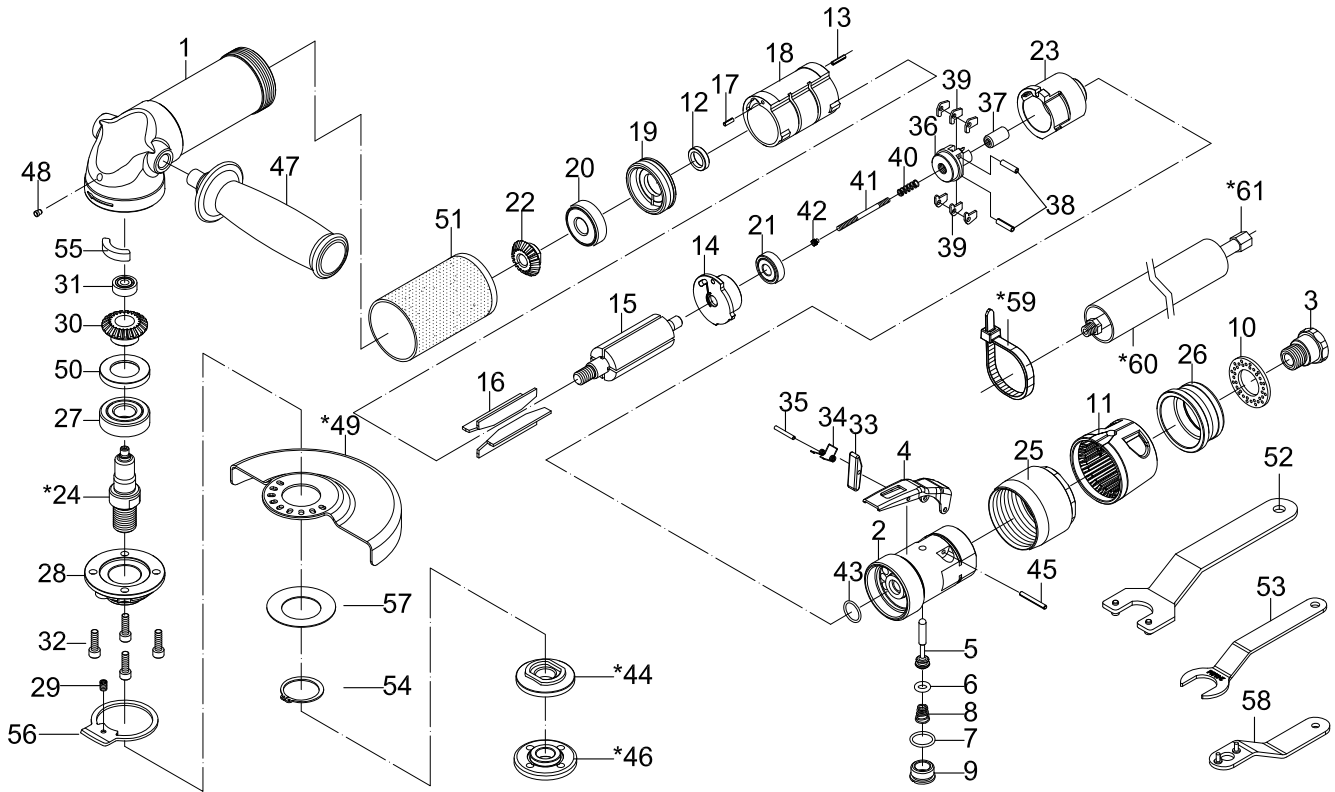

# GOVERNED DISC GRINDER

Index No.	Parts No.	Description	Index No.	Parts No.	Description
1	5D-641001	Motor Housing	35	70102	Spring Pin (2.5x18)
2	5D-641002	Rear Body	36	61946	Governor
3	5D-641003	Air Inlet	37	61912	Plunger
4	5D-641004	Throttle Lever	38	40317-13	Spring Pin(2) (3x12)
5	5D-641005	Valve Stem	39	61947	Pendulum (6)
6	OR00600206	O-Ring (6.02x2.62)	40	61945	Spring
7	706109	O-Ring (14x1.8)	41	61941	Adjust Screw
8	50-500227	Spring	42	61942	Adjust Nut
9	5D-641010	Plug	43	82247	O-Ring (13.5x1.5)
10	5D-641007	Exhaust Diffuser		5B-619438-11	Flange(For 4"-3/8"-24UNF)
11	5D-641011	Cover		5D-619438-11	Flange(For 4 1/2"&5"-5/8"-11UNC)
12	5D-641012	Adjust Washer		5D-619438-12	Flange(For 4 1/2"&5"-M14x2.0P)
13	206106	Spring Pin (2.5x12)		5D-619438-13	Flange(For 4 1/2"&5"-3/8"-24UNF)
14	5D-619214	Rear End Plate	45	30102	Spring Pin (3x24)
15	5D-641015	Rotor		5B-619440-11	Flange(For 4"-3/8"-24UNF)
16	61916	Rotor Blade (4)		5D-619440-11	Flange(For 4 1/2"&5"-5/8"-11UNC)
17	61048	Spring Pin (2.5x8)		5D-619440-12	Flange(For 4 1/2"&5"-M14x2.0P)
18	5D-641018	Cylinder		5D-619440-13	Flange(For 4 1/2"&5"-3/8"-24UNF)
19	5D-641019	Front End Plate	47	5D-619256	Side Handle
20	06201LLU	Ball Bearing (6201LLU)	48	41-401254	Oil Cap (1/8")
21	030120	Ball Bearing (608ZZ)		5B-6192S02	4" Disc Cover
22	5D-641022	Bevel Gear		5C-6192S02	4 1/2" Disc Cover
23	5D-619224	Inlet Guide		5D-6192S02	5" Disc Cover
	5B-6410S24-11	Spindle (3/8"-24UNF)	50	5D-6410S21	Washer
*24	5D-6410S24-11	Spindle (5/8"-11UNC)	51	5D-6410S2	Grip
	5D-6410S24-12	Spindle (M14x2.0P)	52	619554	Pin Wrench (For 4 1/2" & 5")
25	5D-641025	Nut	53	5D-619954	Spanner (For 4"&4 1/2" & 5")
26	5D-641026	Exhaust Tube	54	STW27	Retaining Ring (STW27)
27	06202LBLU	Ball Bearing (6202LBLU)	55	5D-641009	Felt Oiler
28	5D-6192S07	Bearing Cap	56	5D-6192S09	Lock Ring
29	5D-6192S08	Spring	57	5D-6192S10	Disc Spring
30	5D-6410S30	Bevel Gear	58	61954	Pin Wrench (For 4")
31	054213	Ball Bearing (606ZZ)	*59	50-500233	Cable Tie
32	5D-6410S42	Screw(4) (M5x14)	*60	5D-641027	Exhaust Hose
33	5D-641013	Locker	*61	45-405157	Hose
34	5D-641017	Spring			